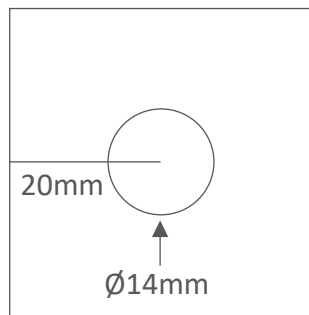

PRODUCT  
TECHNICAL

SS - 242

Wall to Glass Bracket 90° (Round Edge)

- Size may vary according to different glass thickness