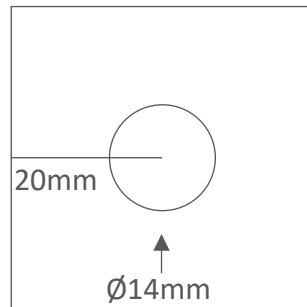

PRODUCT  
TECHNICAL

SS-243

Wall to Glass Bracket 180° (Round Edge)

- Size may vary according to different glass thickness