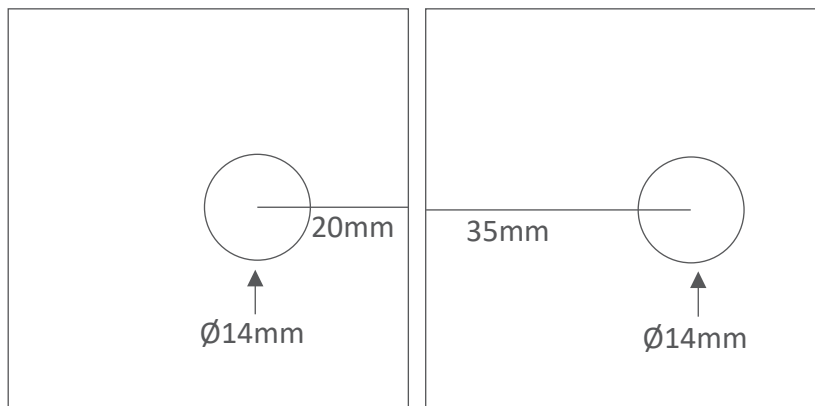

SS-245

Glass to Glass Bracket 90° (Round Edge)

- Size may vary according to different glass thickness