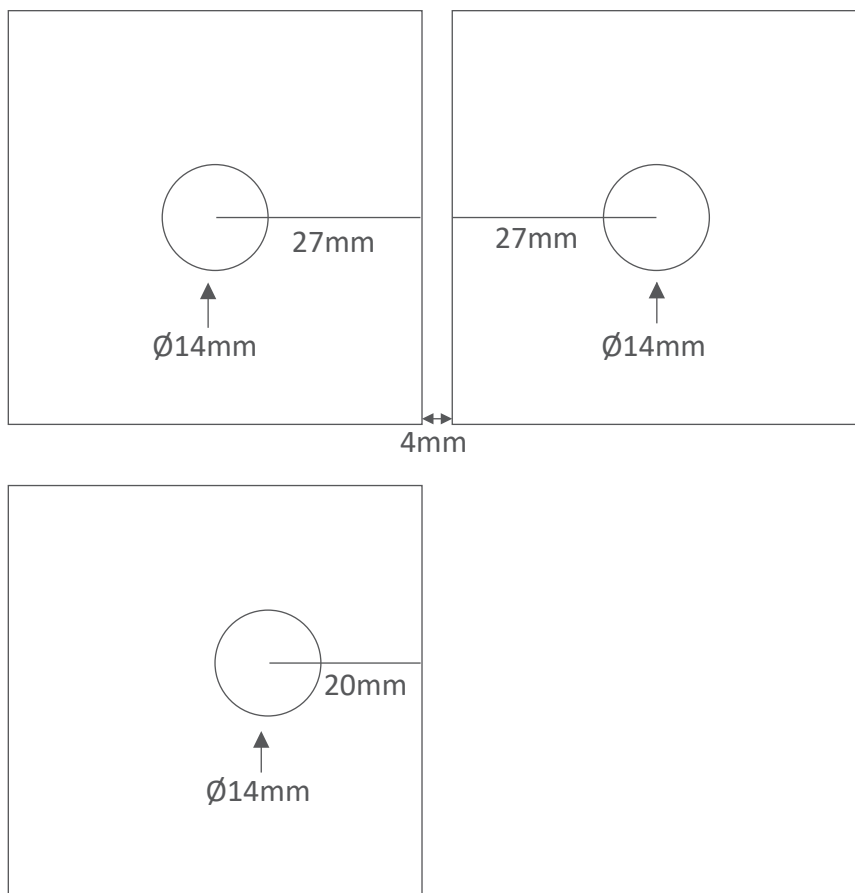

SS-246

'T' Glass Connector (Round Edge)

■ Size may vary according to different glass thickness