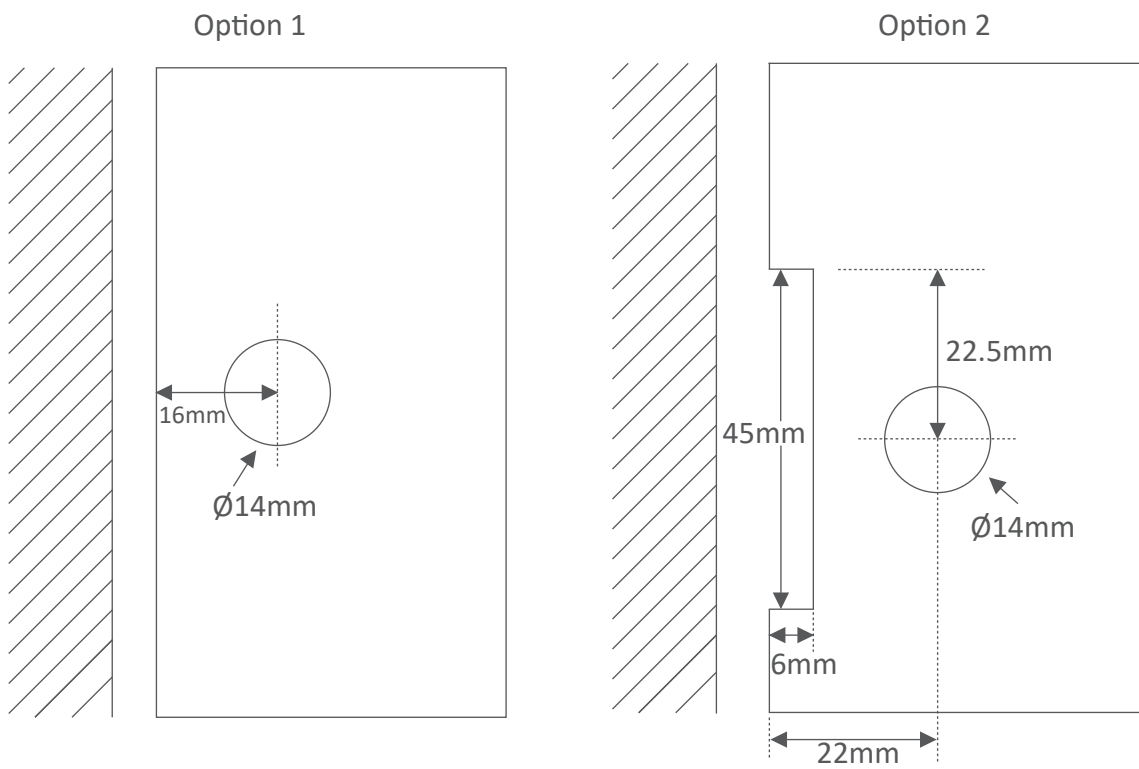

SS-247

Fix Bracket (Square Edge)

■ Size may vary according to different glass thickness