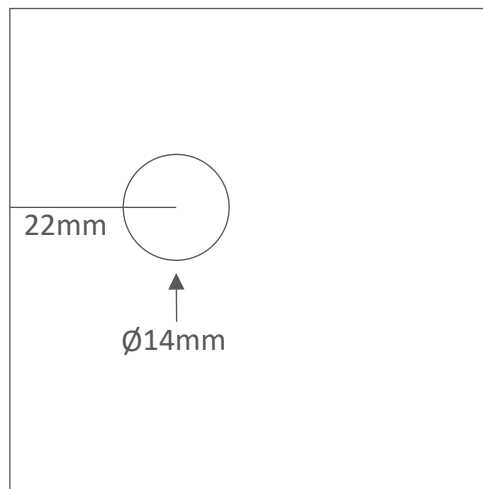

PRODUCT
TECHNICAL

SS-248

Wall to Glass Bracket 90° (Square Edge)

- Size may vary according to different glass thickness