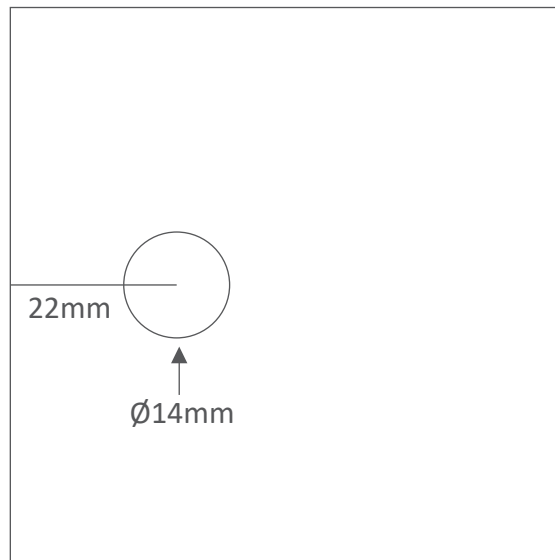

PRODUCT  
TECHNICAL

SS-249

Wall to Glass Bracket 180° (Square Edge)

- Size may vary according to different glass thickness