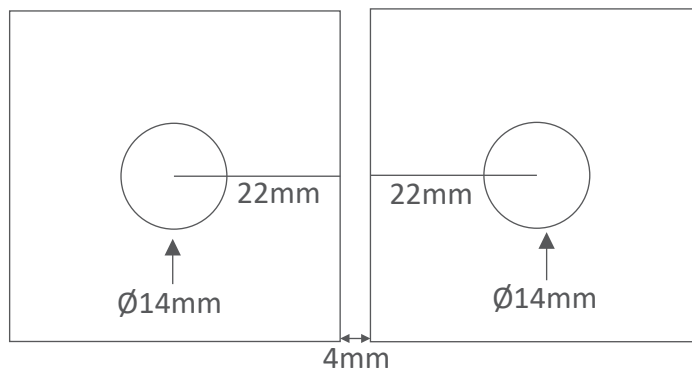

SS-250

Glass to Glass Bracket 180° (Square Edge)

- Size may vary according to different glass thickness