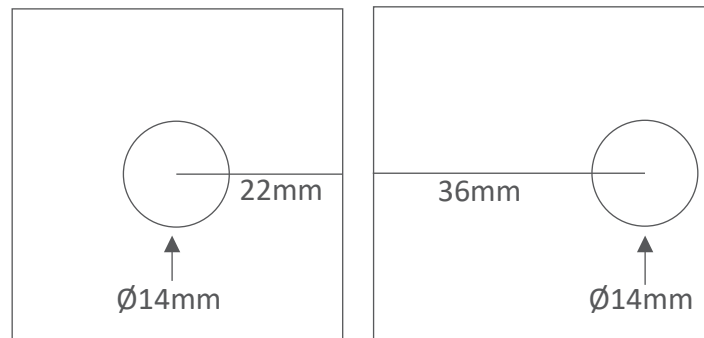

### Glass to Glass Bracket 90° (Square Edge)

- Size may vary according to different glass thickness