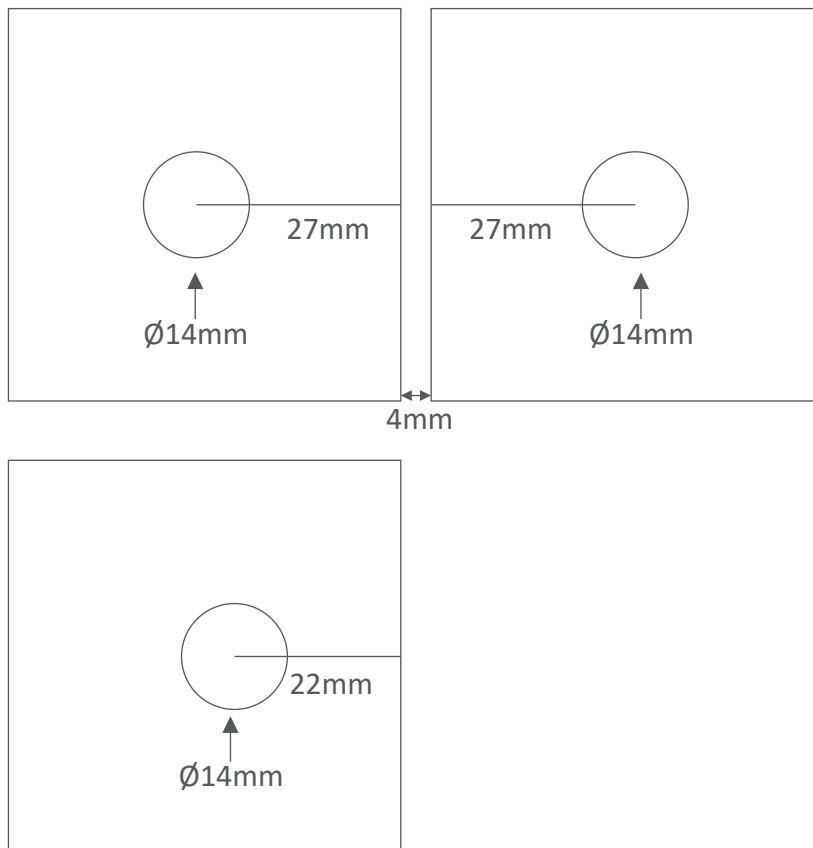

SS-252

'T' Glass Connector (Square Edge)

■ Size may vary according to different glass thickness