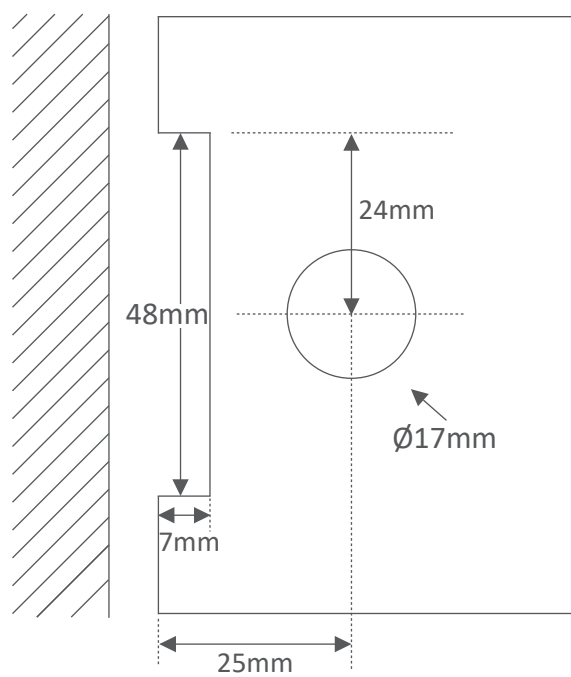

SS-253

Fix Bracket Heavy (Square Edge)

Option 1

Option 2

■ Size may vary according to different glass thickness