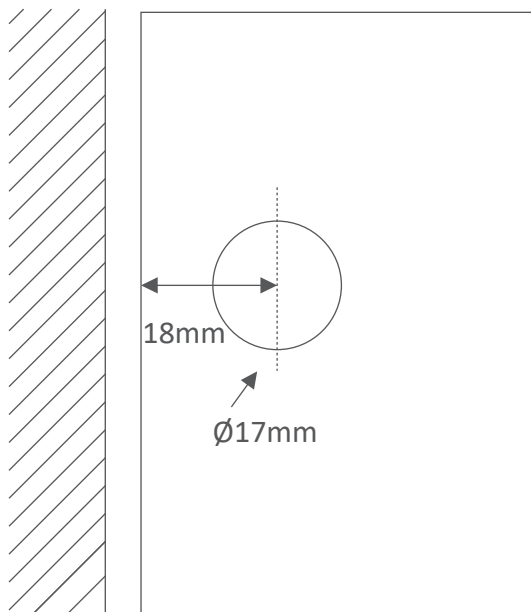

SS-253

Fix Bracket Heavy (Square Edge)

Option 1

Option 2

■ Size may vary according to different glass thickness