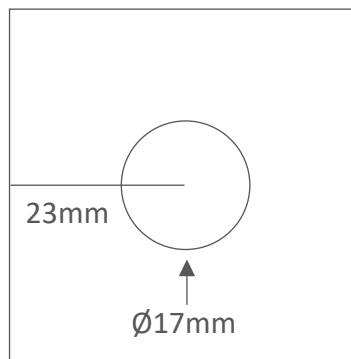

PRODUCT  
TECHNICAL

SS-255

Wall to Glass Bracket 180° Heavy (Square Edge)

- Size may vary according to different glass thickness