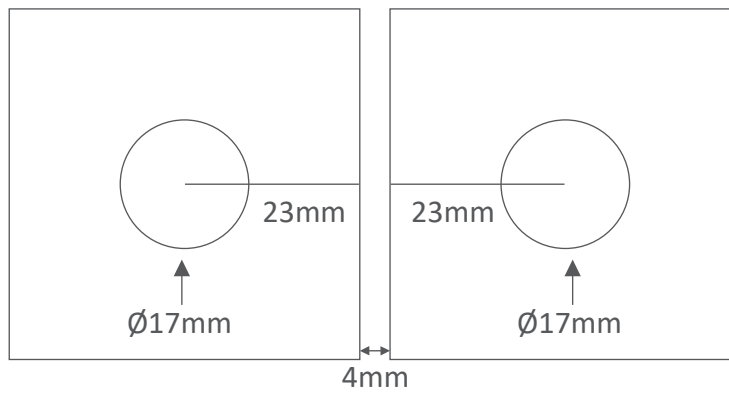

SS-256

Glass to Glass Bracket 180° Heavy (Square Edge)

- Size may vary according to different glass thickness