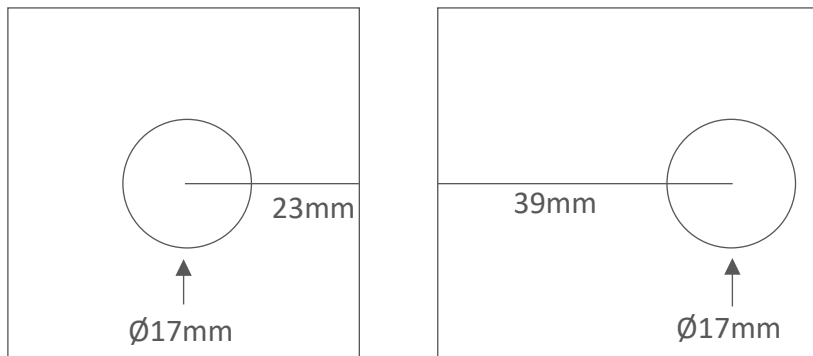

SS-257

Glass to Glass Bracket 90° Heavy (Square Edge)

- Size may vary according to different glass thickness