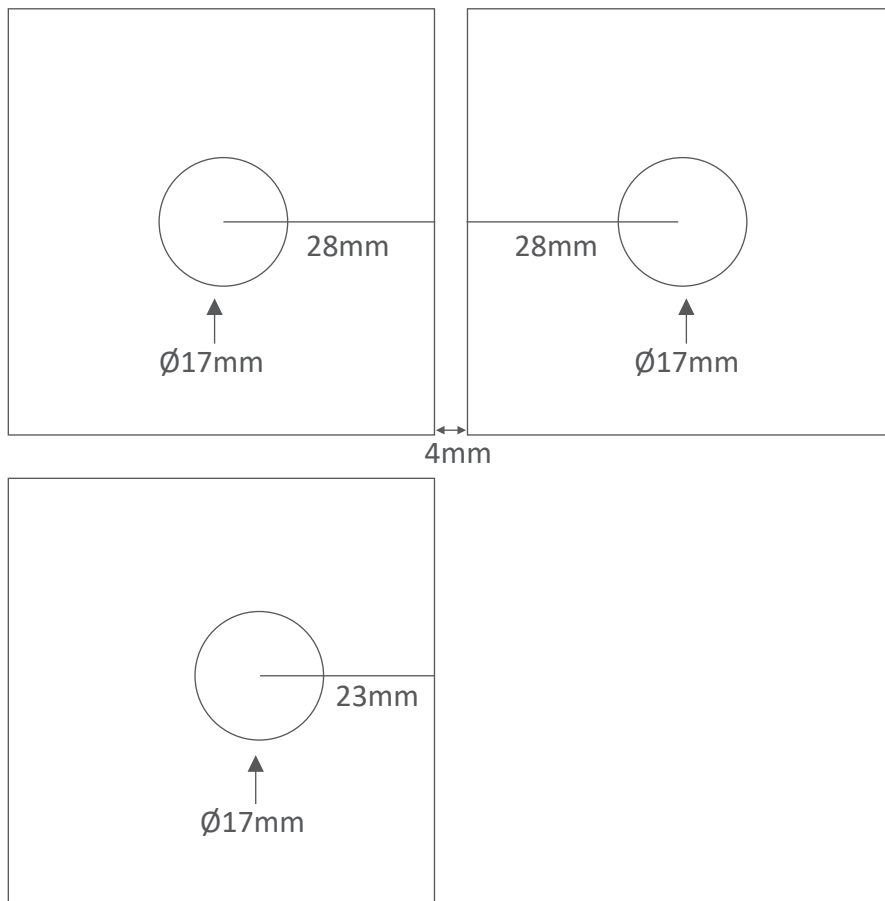

SS-258

'T' Glass Connector Heavy (Square Edge)

■ Size may vary according to different glass thickness