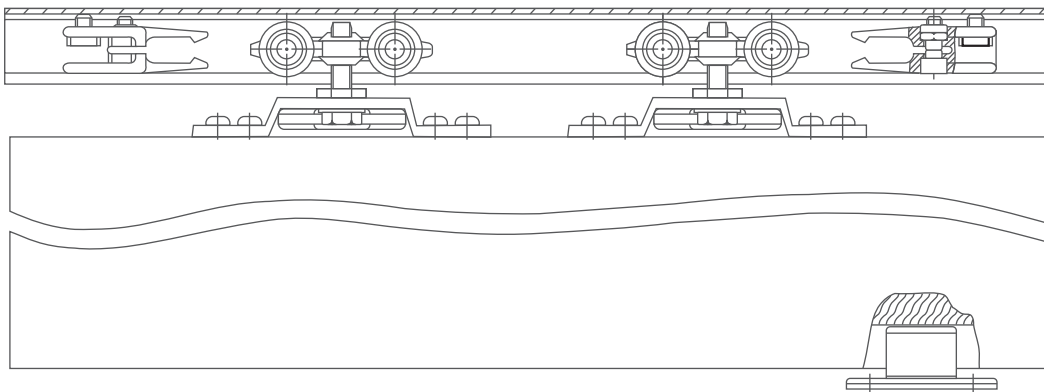

PRODUCT  
TECHNICAL

## System 100/100

### Eco Wooden Sliding Fitting

Top  
Track Dimension