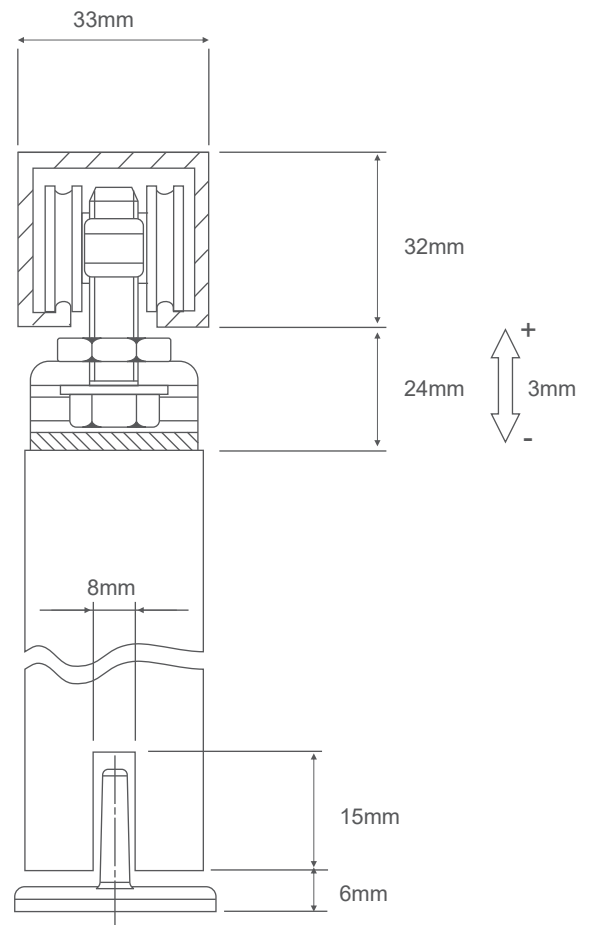

## System 100/100

### Eco Wooden Sliding Fitting

Top  
Track Dimension