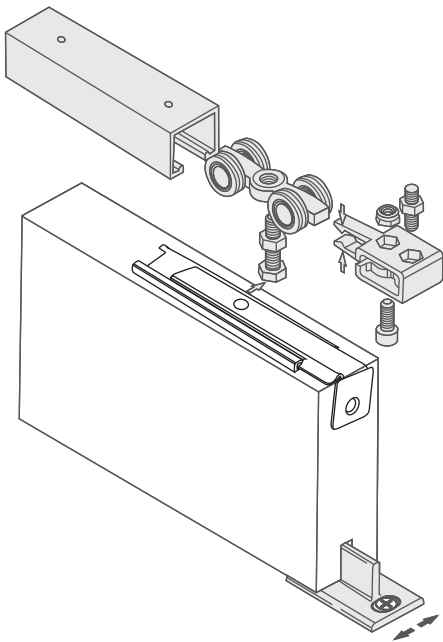

PRODUCT
TECHNICAL

System 110/100
Spile Sliding Fitting

Top
Track Dimension