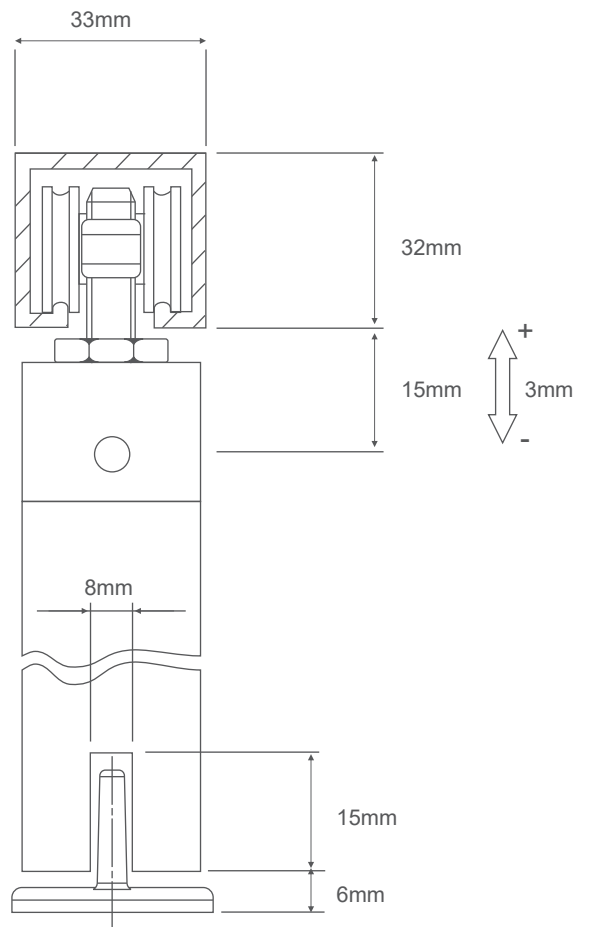

PRODUCT
TECHNICAL

System 110/100
Spile Sliding Fitting

Top
Track Dimension