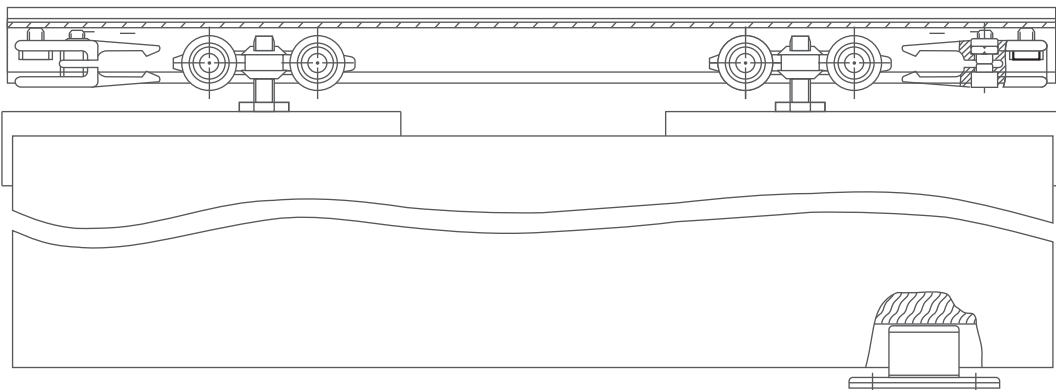

PRODUCT
TECHNICAL

System 110/100
Spile Sliding Fitting

Top
Track Dimension