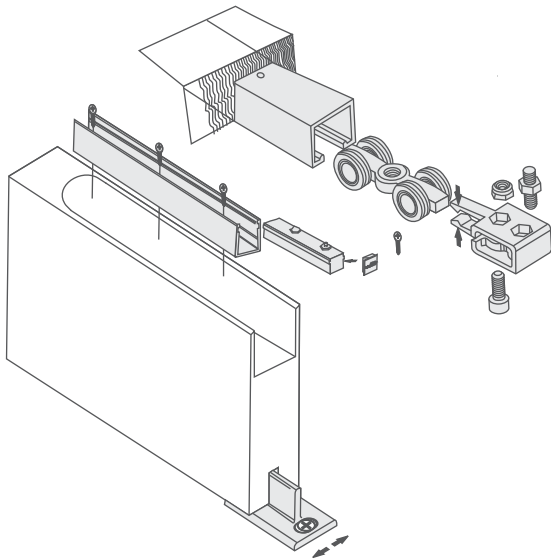

PRODUCT
TECHNICAL

System 700/100

Wooden Flush Sliding Fitting

Top
Track Dimension