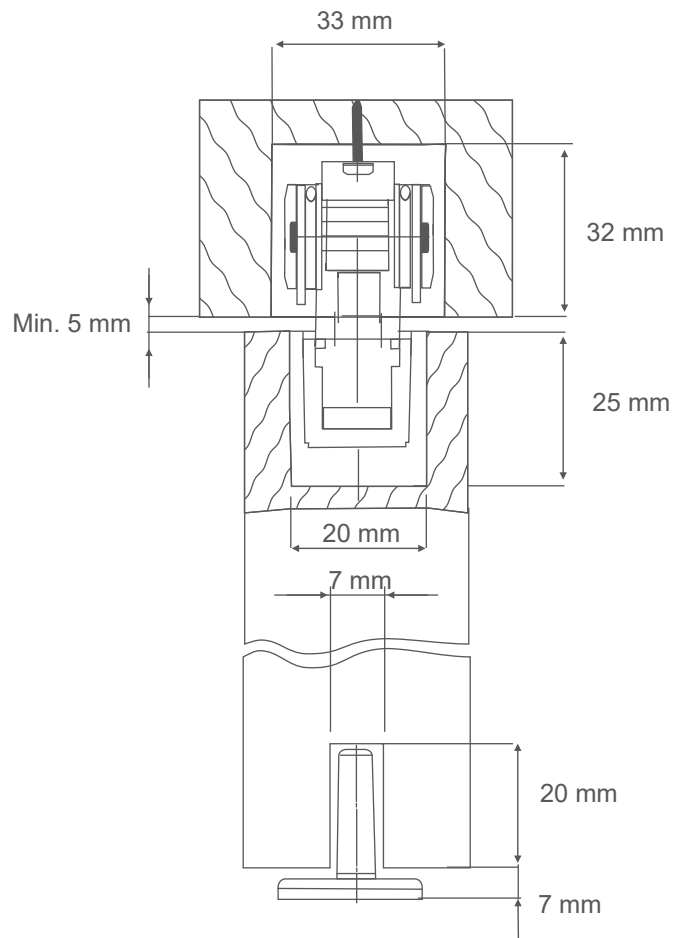

PRODUCT
TECHNICAL

System 700/100

Wooden Flush Sliding Fitting

Top
Track Dimension