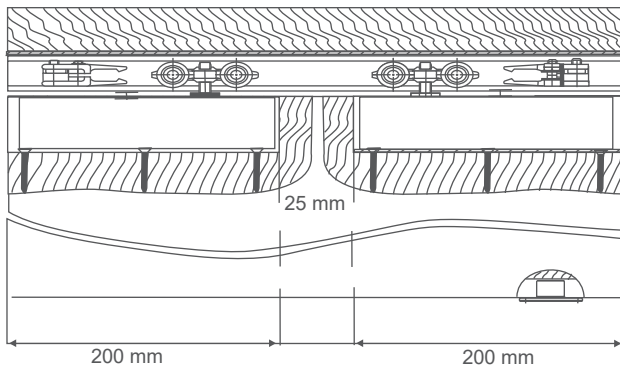

PRODUCT
TECHNICAL

System 700/100

Wooden Flush Sliding Fitting

Top
Track Dimension